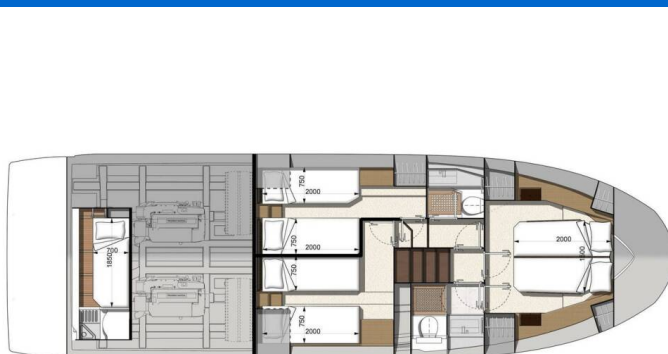

PRESTIGE 460

Adudu 2 (2019)

Motor yacht **Prestige 460 Adudu 2**, built in **2019** is anchored in the **Dubrovnik, Komolac, ACI Marina Dubrovnik, Dubrovnik region, Croatia**. It has **3 + 1 cabins**, can accommodate **6 + 1 people** and has **2 toilets**. Bed linen and kitchen equipment are included in the price.

YACHT SPECIFICATIONS

Yacht Base

**Dubrovnik, Komolac, ACI Marina
Dubrovnik, Croatia**

Yacht ID

5728

Brands

Jeanneau

Yacht name

Adudu 2

Production year

2019

Length

47 ft

Cabins

3 + 1

Berths

6 + 1

WC

2

Engine

2 x 370 HP

Fuel tank

1200 l

WEBSITE

www.plujeme.cz

PHONE

+420 720 755 085

MOBILE

+420 777 170 276

E-MAIL

info@plujeme.cz

PLUJEME RÁDI S.R.O.

Dlouhá 730/35, 11000 Praha 1 – Staré Město, Czech Republic