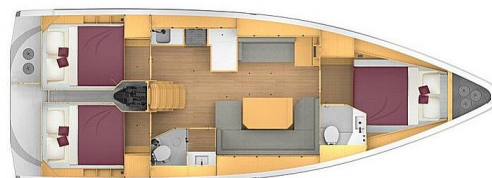

# BAVARIA C42

Kalispera (2022)

Sailing yacht **Bavaria C42 Kalispera**, built in **2022** is anchored in the **Athens, Alimos marina, Athens area/Saronic/Peloponese, Greece**. It has **3 cabins**, can accommodate **6 + 2 people** and has **2 toilets**. Bed linen and kitchen equipment are included in the price.

**Kalispera**

Production year

**2022**

Length

**41 ft**

Cabins

**3**

Berths