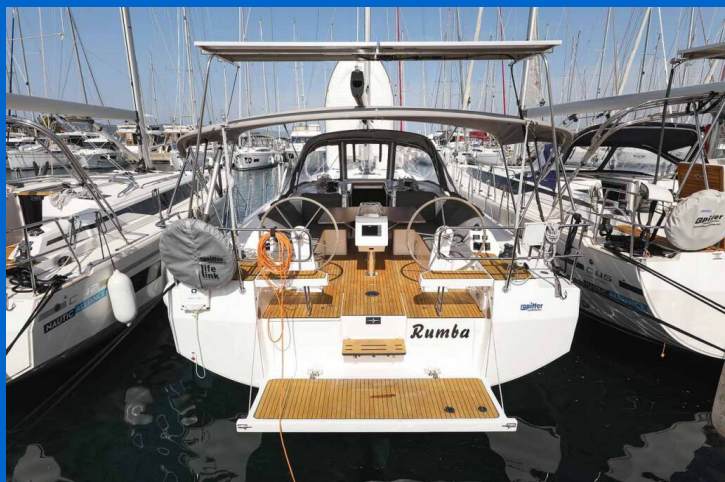

# BAVARIA C42

RUMBA (2023)

Sailing yacht **Bavaria C42 RUMBA**, built in **2023** is anchored in the **Marina Kornati, Biograd, Zadar region, Croatia**. It has **3 cabins**, can accommodate **6 + 2 people** and has **2 toilets**. Bed linen and kitchen equipment are included in the price.

## YACHT SPECIFICATIONS

Yacht Base

**Marina Kornati, Biograd, Croatia**

Yacht ID

**5700**

Brands

**Bavaria**

Yacht name

**RUMBA**

Production year

**2023**

Length

**41 ft**

Cabins

**3**

Berths