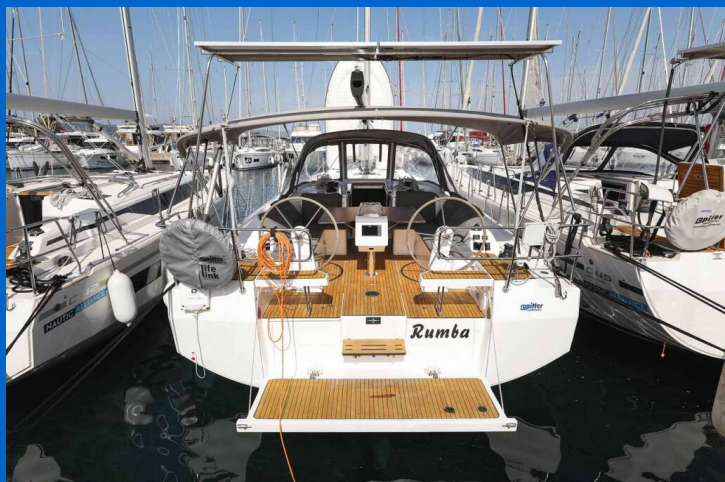

BAVARIA C42

RUMBA (2023)

Sailing yacht **Bavaria C42 RUMBA**, built in **2023** is anchored in the **Marina Kornati, Biograd, Zadar region, Croatia**. It has **3 cabins**, can accommodate **6 + 2 people** and has **2 toilets**. Bed linen and kitchen equipment are included in the price.

YACHT SPECIFICATIONS

Yacht Base

Marina Kornati, Biograd, Croatia

Yacht ID

5700

Brands

Bavaria

Yacht name