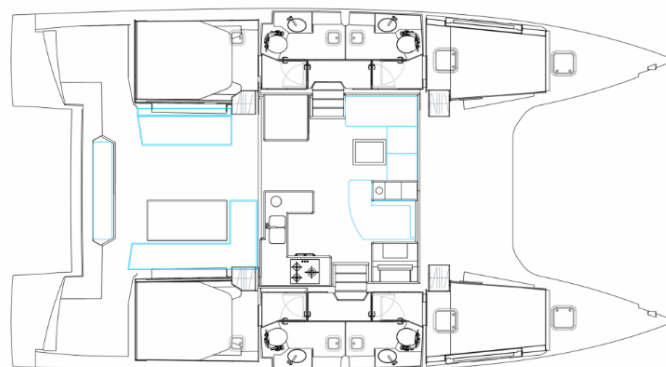

NAUTITECH 47 POWER

AG Princess (2019)

Power catamaran **Nautitech 47 Power AG Princess**, built in **2019** is anchored in the **Lefkas main port, Ionian Islands, Greece**. It has **4 + 2 cabins**, can accommodate **8 + 2 people** and has **4 + 1 toilets**. Bed linen and kitchen equipment are included in the price.