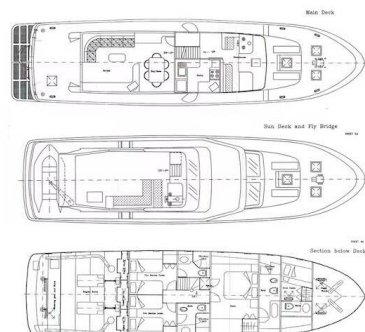

M/Y BLANKA

MY Blanka (1990)

Motor yacht M/Y Blanka MY Blanka, built in 1990 is anchored in the **ACI Marina Split, Split region, Croatia**. It has **3 cabins**, can accommodate **6 + 2 people** and has **3 toilets**. Bed linen and kitchen equipment are included in the price.

YACHT SPECIFICATIONS

Yacht Base

ACI Marina Split, Croatia

Yacht ID

5668

Brands

CCYD

Yacht name

MY Blanka

Production year

1990

Length

72 ft

Cabins

3

Berths

6 + 2

WC

3

Engine

2 x 275 HP

Fuel tank

6000 l

WEBSITE