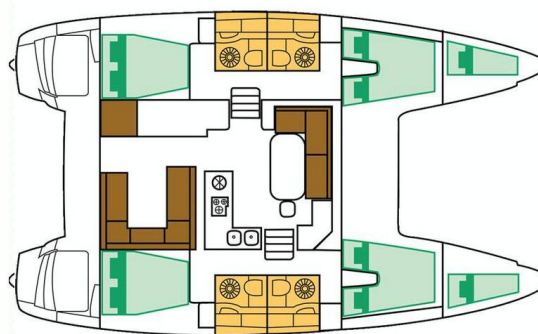

LAGOON 400 S2

Christina I (2016)

Catamaran Lagoon 400 S2 Christina I, built in 2016 is anchored in the **Athens, Alimos marina, Athens area/Saronic/Peloponese, Greece**. It has **4 cabins**, can accommodate **8 + 2 people** and has **4 toilets**. Bed linen and kitchen equipment are included in the price.

Christina I

Production year

2016

Length

39 ft

Cabins

4

Berths

8 + 2

Max Persons

10

WC

4

Engine

2 x 29 HP

Fuel tank