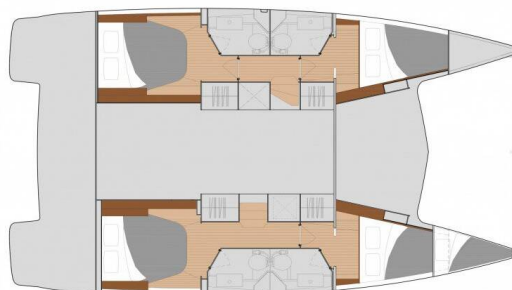

FOUNTAIN PAJOT ISLA 40

Almiriki (2023)

Catamaran Fountaine Pajot Isla 40 Almiriki, built in 2023 is anchored in the **Paros, Cyclades, Greece**. It has **4 + 1 cabins**, can accommodate **8 + 1 + 1 people** and has **4 toilets**. Bed linen and kitchen equipment are included in the price.

Almiriki

Production year

2023

Length

39 ft

Cabins

4 + 1

Berths