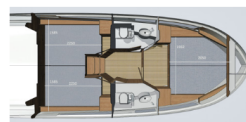

PLATINUM 40

Odysseya XI (2023)

Motor yacht **Platinum 40 Odysseya XI**, built in **2023** is anchored in the **Marina Drage, Zadar region, Croatia**. It has **3 cabins**, can accommodate **6 + 2 people** and has **2 toilets**. Bed linen and kitchen equipment are included in the price.