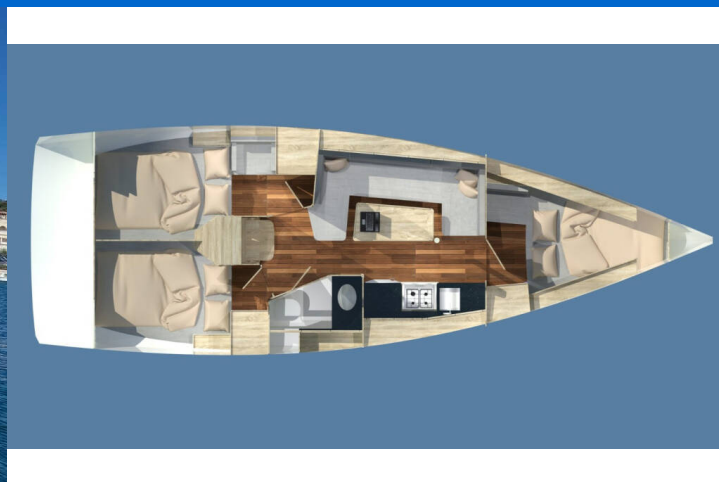

SCANDINAVIA 35

Frodo (2023)

Sailing yacht **Scandinavia 35 Frodo**, built in **2023** is anchored in the **Marina Drage, Zadar region, Croatia**. It has **3 cabins**, can accommodate **6 + 2 people** and has **1 toilets**. Bed linen and kitchen equipment are included in the price.

Frodo

Production year

2023

Length

35 ft

Cabins

3

Berths