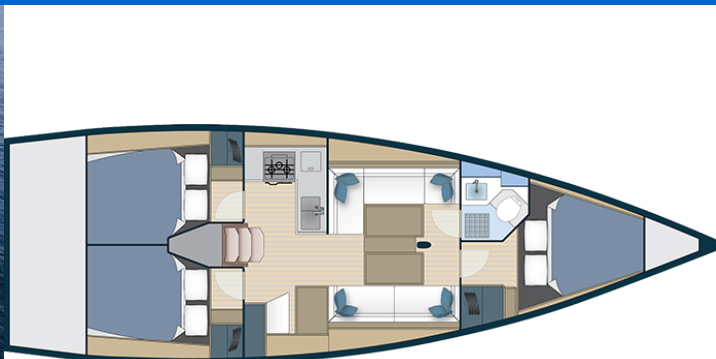

MORE 40

One More Time (2019)

Sailing yacht **More 40 One More Time**, built in **2019** is anchored in the **Marina Kornati, Biograd, Zadar region, Croatia**. It has **3 cabins**, can accommodate **6 + 2 people** and has **1 toilets**. Bed linen and kitchen equipment are included in the price.