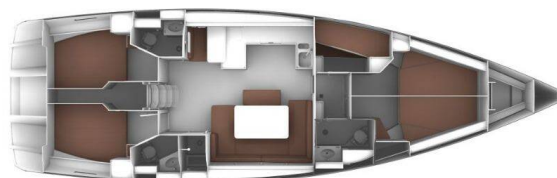

BAVARIA CRUISER 51

Alma Libre III (2018)

Sailing yacht Bavaria Cruiser 51 Alma Libre III, built in 2018 is anchored in the **Lefkas, D-Marin, Ionian Islands, Greece**. It has **5 cabins**, can accommodate **10 + 1 people** and has **3 toilets**. Bed linen and kitchen equipment are included in the price.