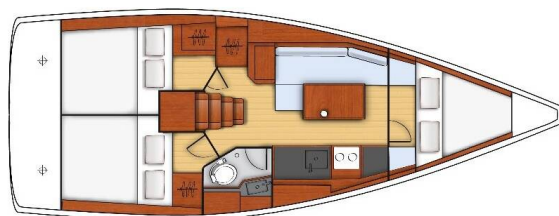

OCEANIS 35

Gaston (2015)

Sailing yacht **Oceanis 35 Gaston**, built in **2015** is anchored in the **ACI Marina Split, Split region, Croatia**. It has **3 cabins**, can accommodate **6 + 2 people** and has **1 toilets**. Bed linen and kitchen equipment are included in the price.

Gaston

Production year

2015

Length

34 ft

Cabins

3

Berths