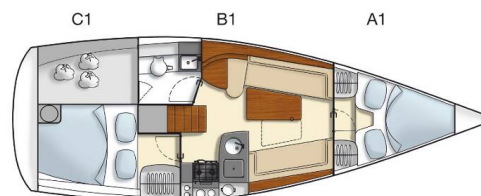

HANSE 325

Miley (2011)

Sailing yacht Hanse 325 Miley, built in 2011 is anchored in the Largs Yacht Haven, North Ayrshire, Scotland, UK . It has 2 cabins, can accommodate 4 + 2 people and has 1 toilets. Bed linen and kitchen equipment are included in the price.

Miley

Production year

2011

Length

32 ft

Cabins

2

Berths