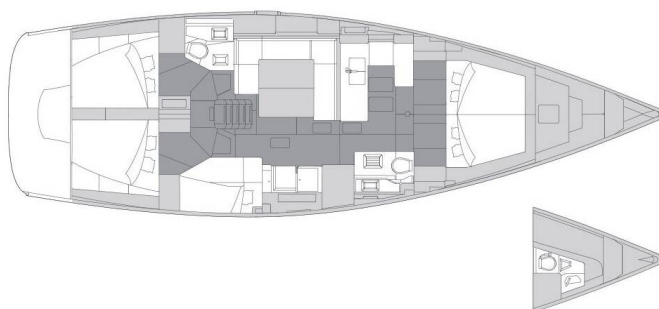

ELAN IMPRESSION 50.1

Long Island (2023)

Sailing yacht Elan Impression 50.1 Long Island, built in 2023 is anchored in the **Trogir, Yachtclub Seget (Marina Baotić), Split region, Croatia**. It has **5 + 1 cabins**, can accommodate **10 + 1 + 1 people** and has **2 toilets**. Bed linen and kitchen equipment are included in the price.

Long Island

Production year

2023

Length

50 ft

Cabins

5 + 1

Berths

10 + 1 + 1

WC

2

Engine

1 x 75 HP

Fuel tank

255 l

WEBSITE