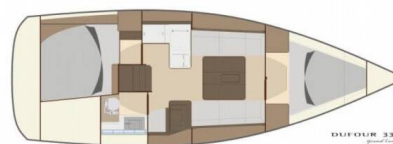

# DUFOUR 335 GL

Lemar (2013)

Sailing yacht Dufour 335 GL Lemar, built in 2013 is anchored in the **Marmaris, Netsel Marina, Aegean, Turkey**. It has **2 cabins**, can accommodate **4 people** and has **1 toilets**. Bed linen and kitchen equipment are included in the price.

**Lemar**

Production year

**2013**

Length

**34 ft**

Cabins

**2**

Berths