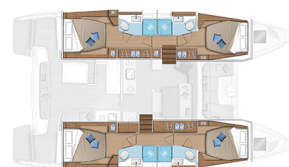

LAGOON 46

Divan (2023)

Catamaran Lagoon 46 Divan, built in **2023** is anchored in the **Corsica, Pianottoli, Corsica, France**. It has **4 + 2 cabins**, can accommodate **8 + 2 + 2 people** and has **4 toilets**. Bed linen and kitchen equipment are included in the price.