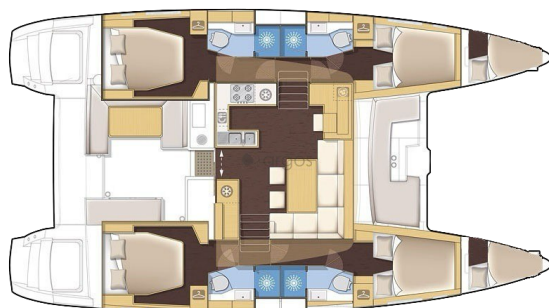

LAGOON 450 F

Isma (2019)

Catamaran Lagoon 450 F Isma, built in 2019 is anchored in the Lefkas, D-Marin, Ionian Islands, Greece. It has 4 + 2 cabins, can accommodate 8 + 2 + 2 people and has 4 + 1 toilets. Bed linen and kitchen equipment are included in the price.

Isma

Production year

2019

Length

46 ft

Cabins

4 + 2

Berths