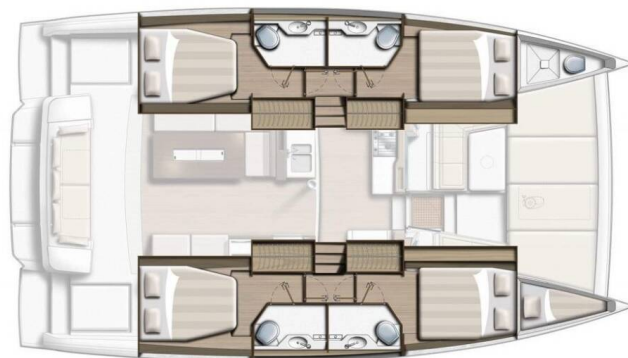

BALI 4.2

Aurora (2023)

Catamaran Bali 4.2 Aurora, built in 2023 is anchored in the ACI Marina Vodice, Šibenik region, Croatia. It has 4 + 1 cabins, can accommodate 8 + 2 + 1 people and has 4 + 1 toilets. Bed linen and kitchen equipment are included in the price.

Aurora

Production year

2023

Length

42 ft

Cabins

4 + 1

Berths