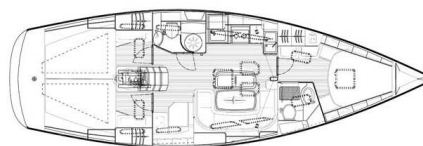

BAVARIA 40 CRUISER

Alma Libre (2008)

Sailing yacht **Bavaria 40 Cruiser Alma Libre**, built in **2008** is anchored in the **Lefkas main port, Ionian Islands, Greece**. It has **3 cabins**, can accommodate **6 + 1 people** and has **2 toilets**. Bed linen and kitchen equipment are included in the price.