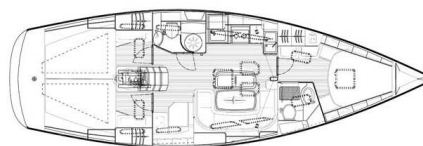

BAVARIA 40 CRUISER

Alma Libre (2008)

Sailing yacht **Bavaria 40 Cruiser Alma Libre**, built in **2008** is anchored in the **Lefkas main port, Ionian Islands, Greece**. It has **3 cabins**, can accommodate **6 + 1 people** and has **2 toilets**. Bed linen and kitchen equipment are included in the price.

Alma Libre

Production year

2008

Length

41 ft

Cabins

3

Berths