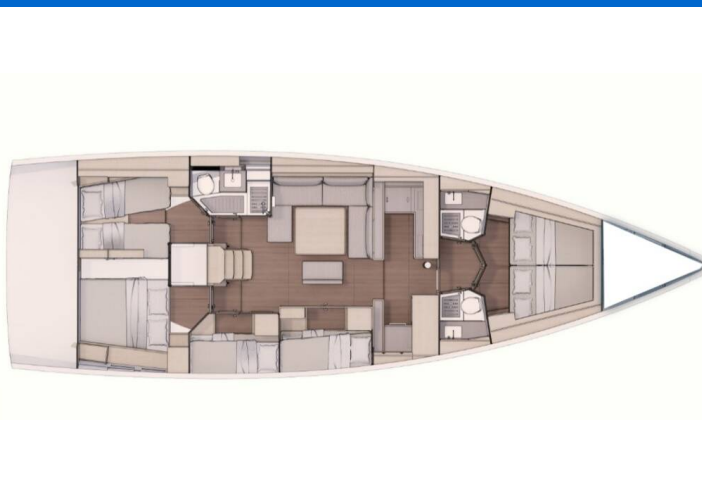

DUFOUR 530

Kasper (2023)

Sailing yacht Dufour 530 Kasper, built in 2023 is anchored in the ACI Marina Vodice, Šibenik region, Croatia. It has 6 cabins, can accommodate 12 + 2 people and has 3 toilets. Bed linen and kitchen equipment are included in the price.

Kasper

Production year

2023

Length

54 ft

Cabins

6

Berths