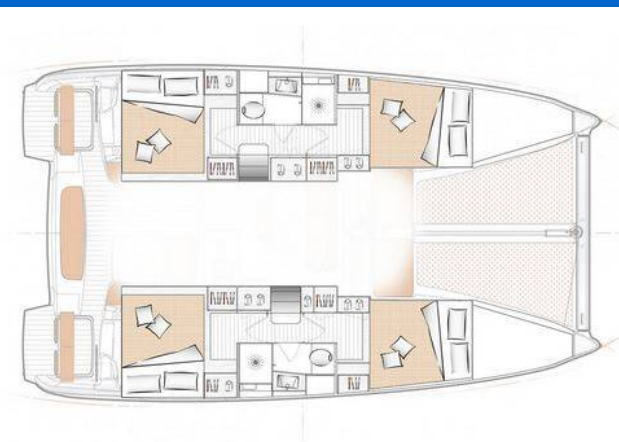

EXCESS 11

First Sight (2023)

Catamaran **Excess 11 First Sight**, built in **2023** is anchored in the **ACI Marina Skradin, Šibenik region, Croatia**. It has **4 + 2 cabins**, can accommodate **8 + 2 people** and has **2 + 1 toilets**. Bed linen and kitchen equipment are included in the price.

First Sight

Production year

2023

Length

37 ft

Cabins

4 + 2

Berths