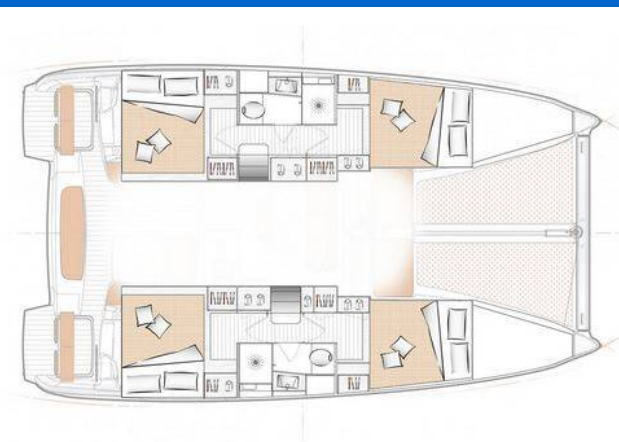

EXCESS 11

First Glimpse (2023)

Catamaran **Excess 11 First Glimpse**, built in **2023** is anchored in the **ACI Marina Skradin, Šibenik region, Croatia**. It has **4 + 2 cabins**, can accommodate **8 + 2 people** and has **2 + 1 toilets**. Bed linen and kitchen equipment are included in the price.