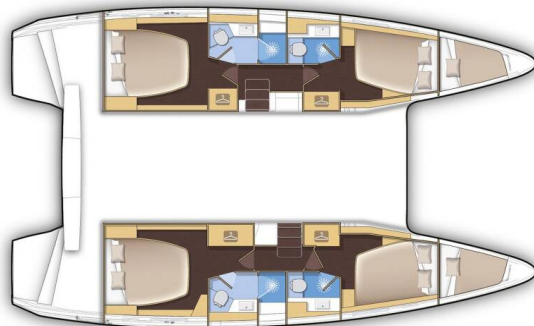

LAGOON 42

First Dance (2023)

Catamaran Lagoon 42 First Dance, built in 2023 is anchored in the ACI Marina Skradin, Šibenik region, Croatia. It has 4 + 2 cabins, can accommodate 8 + 2 people and has 4 + 1 toilets. Bed linen and kitchen equipment are included in the price.

First Dance

Production year

2023

Length

42 ft

Cabins

4 + 2

Berths