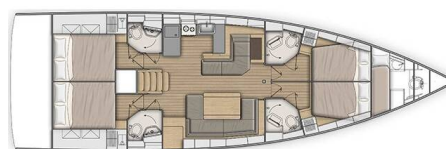

# OCEANIS 51.1

Demilia Star (2020)

Sailing yacht Oceanis 51.1 Demilia Star, built in 2020 is anchored in the Athens, Alimos marina, Athens area/Saronic/Peloponese, Greece. It has 4 + 1 cabins, can accommodate 8 + 1 + 1 people and has 4 + 1 toilets. Bed linen and kitchen equipment are included in the price.

**Demilia Star**

Production year

**2020**

Length

**52 ft**

Cabins

**4 + 1**

Berths