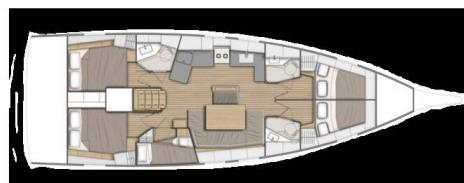

OCEANIS 46.1

Gkilia Mare (2023)

Sailing yacht Oceanis 46.1 Gkilia Mare, built in 2023 is anchored in the Athens, Alimos marina, Athens area/Saronic/Peloponese, Greece. It has 5 cabins, can accommodate 10 people and has 3 toilets. Bed linen and kitchen equipment are included in the price.