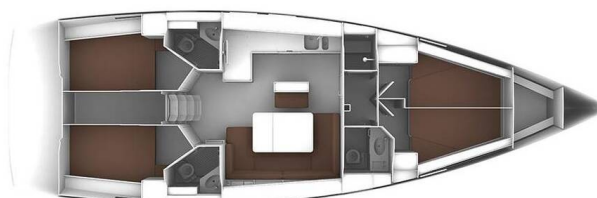

# BAVARIA CRUISER 46

Ioli (2016)

Sailing yacht **Bavaria Cruiser 46 Ioli**, built in **2016** is anchored in the **Athens, Alimos marina, Athens area/Saronic/Peloponese, Greece**. It has **4 cabins**, can accommodate **8 people** and has **3 toilets**. Bed linen and kitchen equipment are included in the price.