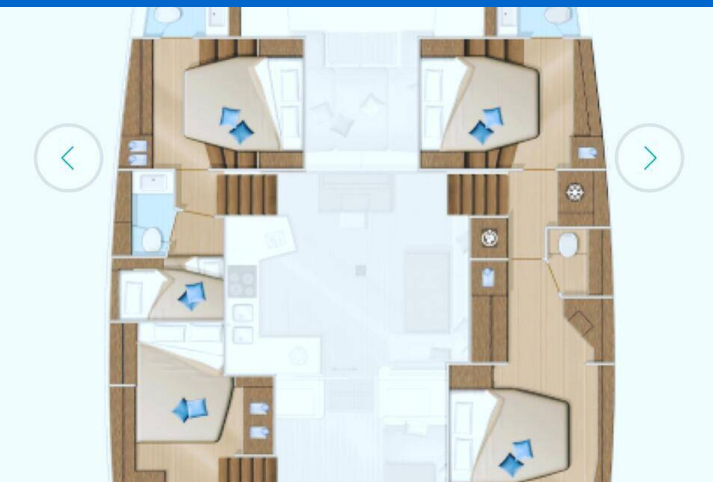

LAGOON 52 F

Blue Moon (2018)

Catamaran Lagoon 52 F Blue Moon, built in 2018 is anchored in the **Phuket, Ao Po Grand Marina, Phuket, Thailand** . It has **5 + 2 cabins**, can accommodate **10 + 2 people** and has **5 toilets**. Bed linen and kitchen equipment are included in the price.

Blue Moon

Production year

2018

Length

52 ft

Cabins

5 + 2

Berths