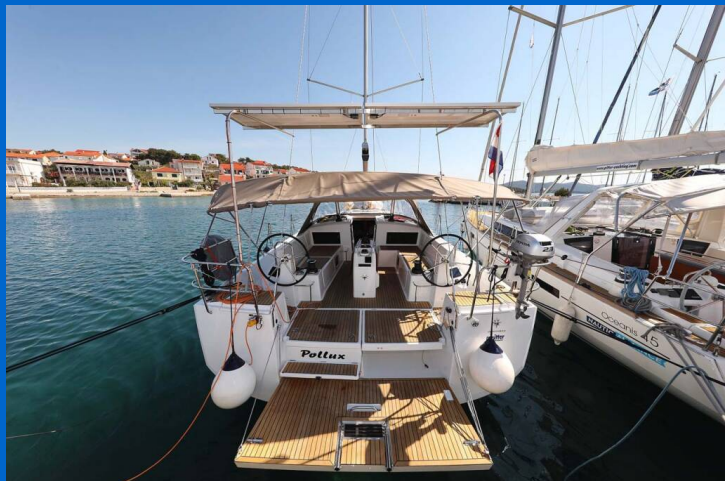

# SUN ODYSSEY 490

Pollux (2023)

Sailing yacht Sun Odyssey 490 Pollux, built in 2023 is anchored in the **Trogir, Marina Trogir (ex.SCT), Split region, Croatia**. It has **5 cabins**, can accommodate **10 + 2 people** and has **3 toilets**. Bed linen and kitchen equipment are included in the price.

## YACHT SPECIFICATIONS

Yacht Base

**Trogir, Marina Trogir (ex.SCT),  
Croatia**

Yacht ID

**5442**

Brands

**Jeanneau**

Yacht name