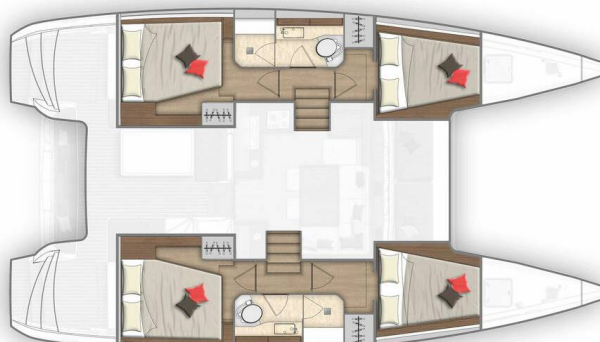

LAGOON 40

K-35 (2018)

Catamaran Lagoon 40 K-35, built in 2018 is anchored in the Phuket, Ao Po Grand Marina, Phuket, Thailand . It has 4 + 2 cabins, can accommodate 8 + 2 + 2 people and has 2 toilets. Bed linen and kitchen equipment are included in the price.

Yacht name

K-35

Production year

2018

Length

39 ft

Cabins

4 + 2