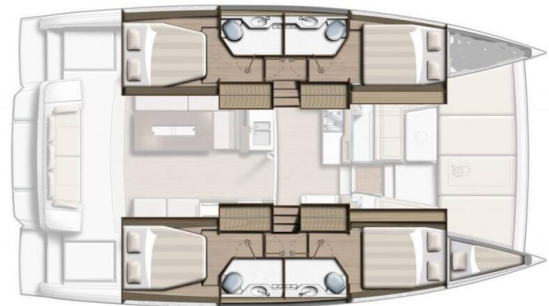

BALI 4.2

Open Office (2023)

Catamaran Bali 4.2 Open Office, built in **2023** is anchored in the **Trogir, Marina Trogir (ex.SCT), Split region, Croatia**. It has **4 + 1 cabins**, can accommodate **8 + 1 people** and has **4 toilets**. Bed linen and kitchen equipment are included in the price.

Open Office

Production year

2023

Length

42 ft

Cabins

4 + 1

Berths