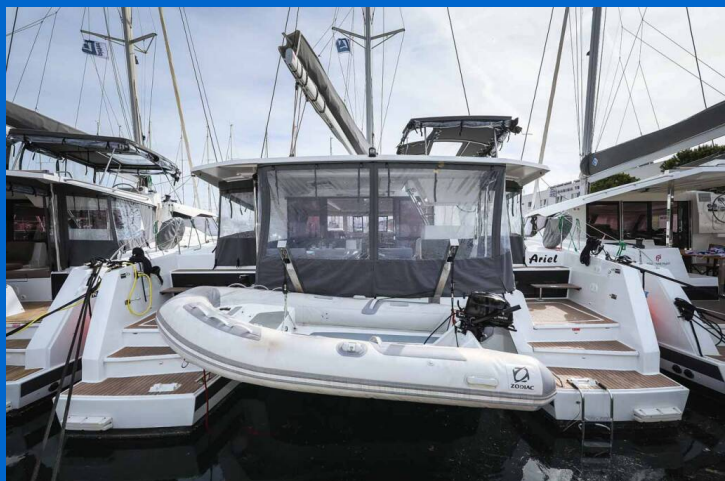

FOUNTAINÉ PAJOT ASTREA 42

Ariel (2023)

Catamaran Fountaine Pajot Astrea 42 Ariel, built in 2023 is anchored in the Trogir, Marina Trogir (ex.SCT), Split region, Croatia. It has 4 + 1 cabins, can accommodate 8 + 2 + 1 people and has 4 toilets. Bed linen and kitchen equipment are included in the price.

YACHT SPECIFICATIONS

Yacht Base

**Trogir, Marina Trogir (ex.SCT),
Croatia**

Yacht ID

5432

Brands

Fountaine Pajot

Yacht name