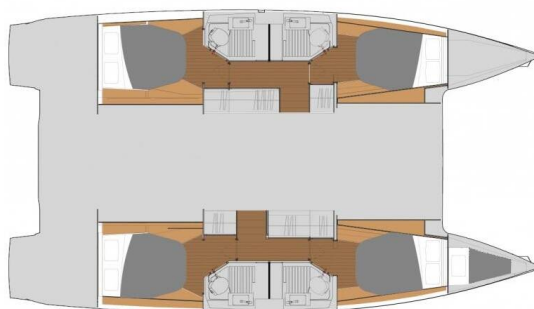

FOUNTAINÉ PAJOT ASTREA 42

Ariel (2023)

Catamaran Fountaine Pajot Astrea 42 Ariel, built in 2023 is anchored in the Trogir, Marina Trogir (ex.SCT), Split region, Croatia. It has 4 + 1 cabins, can accommodate 8 + 2 + 1 people and has 4 toilets. Bed linen and kitchen equipment are included in the price.

Ariel

Production year

2023

Length

41 ft

Cabins

4 + 1

Berths