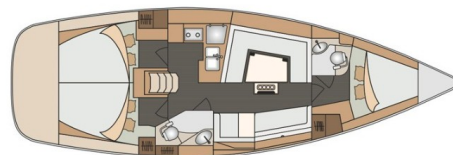

ELAN IMPRESSION 40

Laali (2016)

Sailing yacht Elan Impression 40 Laali, built in 2016 is anchored in the **Pula, Marina Polesana, Istra, Croatia**. It has **3 cabins**, can accommodate **6 + 2 people** and has **2 toilets**. Bed linen and kitchen equipment are included in the price.

Laali

Production year

2016

Length

39 ft

Cabins

3

Berths