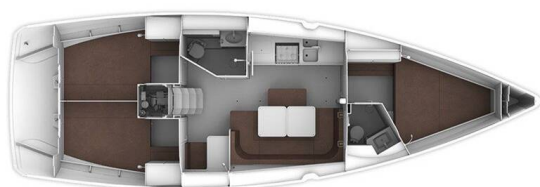

BAVARIA CRUISER 41

Instagram (2018)

Sailing yacht Bavaria Cruiser 41 Instagram, built in 2018 is anchored in the Marina Zadar (ex. Tankerkomerc), Zadar region, Croatia. It has 3 cabins, can accommodate 6 + 2 people and has 2 toilets. Bed linen and kitchen equipment are included in the price.

Instagram

Production year

2018

Length

41 ft

Cabins

3

Berths