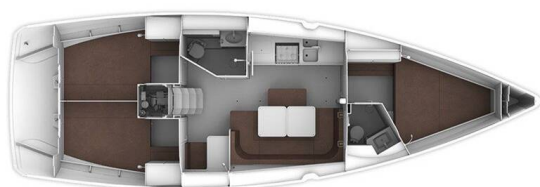

BAVARIA CRUISER 41

Instagram (2018)

Sailing yacht **Bavaria Cruiser 41 Instagram**, built in **2018** is anchored in the **Marina Zadar (ex. Tankerkomerc), Zadar region, Croatia**. It has **3 cabins**, can accommodate **6 + 2 people** and has **2 toilets**. Bed linen and kitchen equipment are included in the price.

Instagram

Production year

2018

Length

41 ft

Cabins

3

Berths