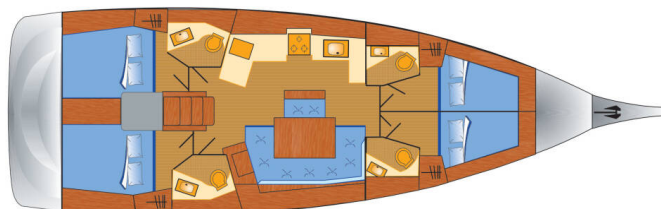

# OCEANIS 46.1

Sophia (2023)

Sailing yacht Oceanis 46.1 Sophia, built in 2023 is anchored in the Mallorca, Can Pastilla, Balearic Islands, Spain. It has 4 cabins, can accommodate 8 + 2 people and has 4 toilets. Bed linen and kitchen equipment are included in the price.