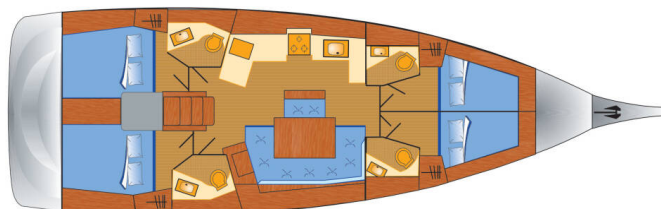

OCEANIS 46.1

Sophia (2023)

Sailing yacht Oceanis 46.1 Sophia, built in 2023 is anchored in the Mallorca, Can Pastilla, Balearic Islands, Spain. It has 4 cabins, can accommodate 8 + 2 people and has 4 toilets. Bed linen and kitchen equipment are included in the price.