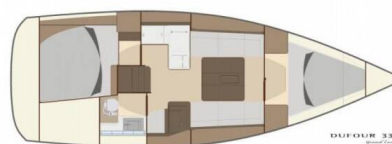

DUFOUR 335 GL

Vittoria (2011)

Sailing yacht Dufour 335 GL Vittoria, built in 2011 is anchored in the **Nieuwpoort, Koninklijke Yacht Club, Flemish Region, Belgium**. It has **2 cabins**, can accommodate **4 people** and has **1 toilets**. Bed linen and kitchen equipment are included in the price.