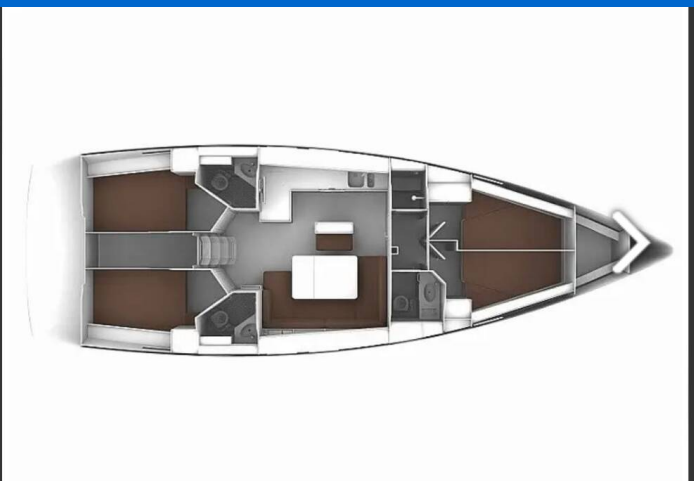

BAVARIA CRUISER 46

Miber Yigit (2023)

Sailing yacht **Bavaria Cruiser 46 Miber Yigit**, built in **2023** is anchored in the **Fethiye, Ece Saray Marina Resort, Aegean, Turkey**. It has **4 cabins**, can accommodate **8 + 1 people** and has **3 toilets**. Bed linen and kitchen equipment are included in the price.