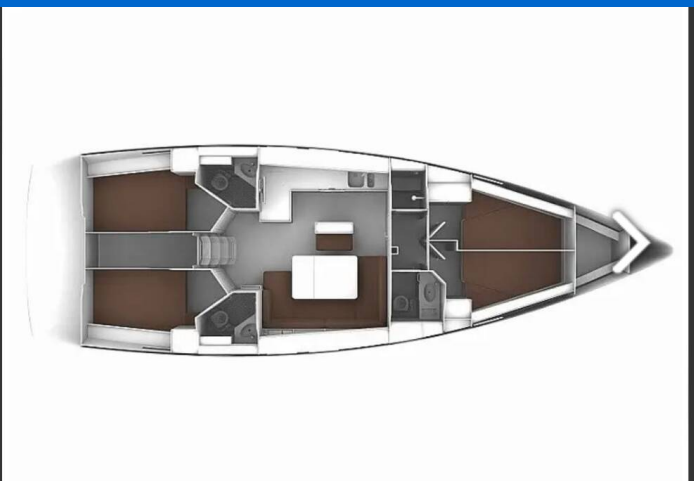

# BAVARIA CRUISER 46

Miber Mars (2023)

Sailing yacht **Bavaria Cruiser 46 Miber Mars**, built in **2023** is anchored in the **Fethiye, Ece Saray Marina Resort, Aegean, Turkey**. It has **4 cabins**, can accommodate **8 + 1 people** and has **3 toilets**. Bed linen and kitchen equipment are included in the price.

**Miber Mars**

Production year

**2023**

Length

**47 ft**

Cabins

**4**

Berths