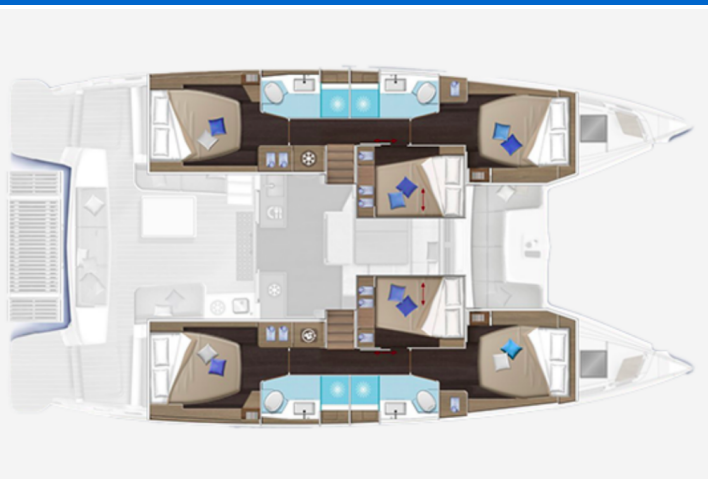

LAGOON 51

Nevera (2023)

Catamaran **Lagoon 51 Nevera**, built in **2023** is anchored in the **Trogir, Yachtclub Seget (Marina Baotić), Split region, Croatia**. It has **6 + 1 cabins**, can accommodate **12 + 1 people** and has **4 + 1 toilets**. Bed linen and kitchen equipment are included in the price.