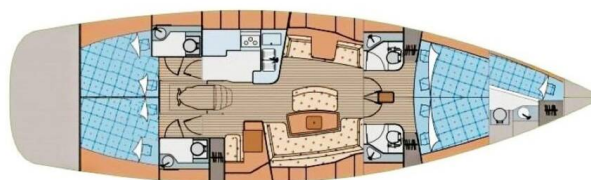

ELAN 514 IMPRESSION

Treaton (2009)

Sailing yacht **Elan 514 Impression Treaton**, built in **2009** is anchored in the **Kreta, Heraklion, Old Venetian Port, Crete, Greece**. It has **4 + 1 cabins**, can accommodate **8 + 2 + 2 people** and has **5 toilets**. Bed linen and kitchen equipment are included in the price.

Treaton

Production year

2009

Length

53 ft

Cabins

4 + 1

Berths