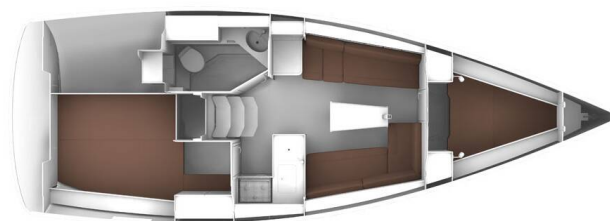

BAVARIA CRUISER 33

Alkyoni (2014)

Sailing yacht **Bavaria Cruiser 33 Alkyoni**, built in **2014** is anchored in the **Preveza, Main Port, Ionian Islands, Greece**. It has **2 cabins**, can accommodate **4 + 2 people** and has **1 toilets**. Bed linen and kitchen equipment are included in the price.

Alkyoni

Production year

2014

Length

33 ft

Cabins

2

Berths