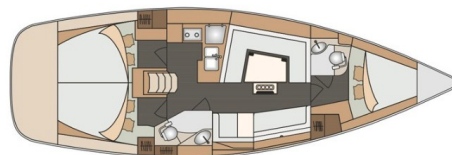

# ELAN IMPRESSION 40

Tariq (2018)

Sailing yacht **Elan Impression 40 Tariq**, built in **2018** is anchored in the **Marina Losinj, Mali Losinj, Kvarner, Croatia**. It has **3 cabins**, can accommodate **6 + 2 people** and has **2 toilets**. Bed linen and kitchen equipment are included in the price.

**Tariq**

Production year

**2018**

Length

**39 ft**

Cabins

**3**

Berths