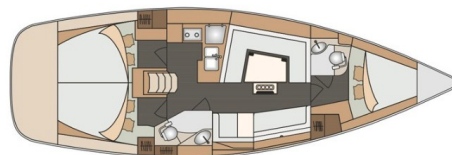

ELAN IMPRESSION 40

Tariq (2018)

Sailing yacht **Elan Impression 40 Tariq**, built in **2018** is anchored in the **Marina Losinj, Mali Losinj, Kvarner, Croatia**. It has **3 cabins**, can accommodate **6 + 2 people** and has **2 toilets**. Bed linen and kitchen equipment are included in the price.

Tariq

Production year

2018

Length

39 ft

Cabins

3

Berths