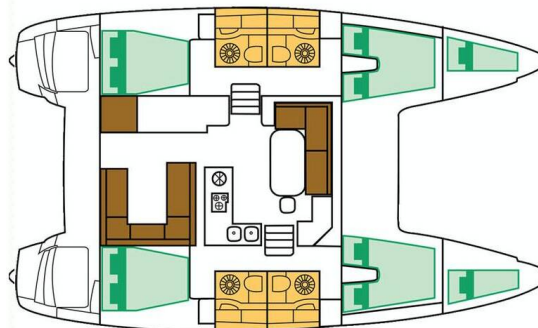

LAGOON 400 S2

Kinga V (2016)

Catamaran Lagoon 400 S2 Kinga V, built in 2016 is anchored in the **ACI Marina Vodice, Šibenik region, Croatia**. It has **4 + 2 cabins**, can accommodate **8 + 2 + 2 people** and has **4 toilets**. Bed linen and kitchen equipment are included in the price.

Kinga V

Production year

2016

Length

39 ft

Cabins

4 + 2

Berths