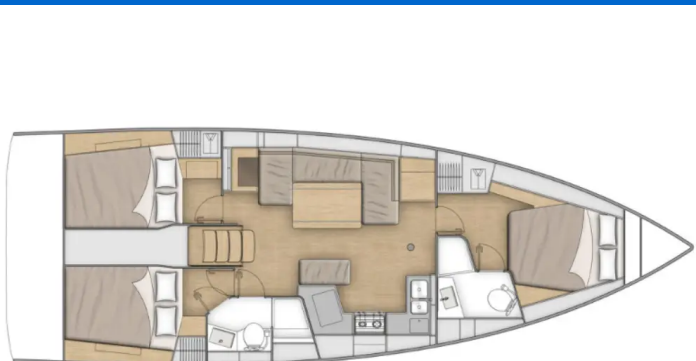

OCEANIS 40.1

Orion (2023)

Sailing yacht Oceanis 40.1 Orion, built in 2023 is anchored in the Marina Zadar (ex. Tankerkomerc), Zadar region, Croatia. It has 3 cabins, can accommodate 6 + 2 people and has 2 toilets. Bed linen and kitchen equipment are included in the price.

Orion

Production year

2023

Length

42 ft

Cabins

3

Berths