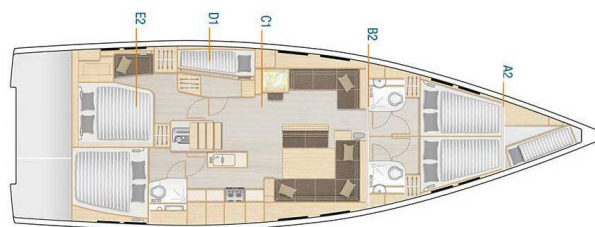

HANSE 548

Playa (2023)

Sailing yacht Hanse 548 Playa, built in 2023 is anchored in the Göcek/D-Marin, Aegean, Turkey. It has 5 + 1 cabins, can accommodate 10 + 1 people and has 3 toilets. Bed linen and kitchen equipment are included in the price.