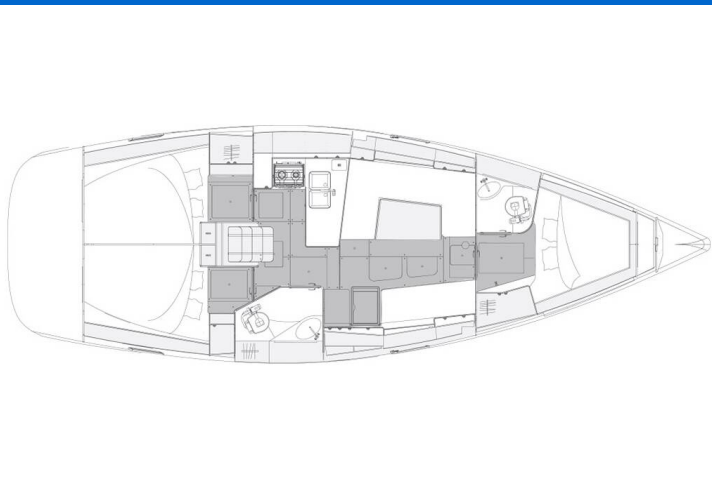

ELAN IMPRESSION 40.1

Lady Blue (2023)

Sailing yacht Elan Impression 40.1 Lady Blue, built in 2023 is anchored in the **Marina Zadar (ex. Tankerkomerc), Zadar region, Croatia**. It has **3 cabins**, can accommodate **6 + 2 people** and has **2 toilets**. Bed linen and kitchen equipment are included in the price.

Lady Blue

Production year

2023

Length

39 ft

Cabins

3

Berths

6 + 2

Max Persons

8

WC

2

Engine

1 x 45 HP

Fuel tank