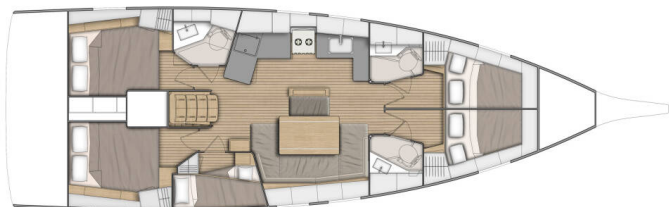

OCEANIS 46.1

Summer Spirit (2023)

Sailing yacht Oceanis 46.1 Summer Spirit, built in 2023 is anchored in the Pula, ACI Marina Pomer, Istra, Croatia. It has 5 cabins, can accommodate 10 + 2 people and has 3 toilets. Bed linen and kitchen equipment are included in the price.

Summer Spirit

Production year

2023

Length

48 ft

Cabins

5

Berths