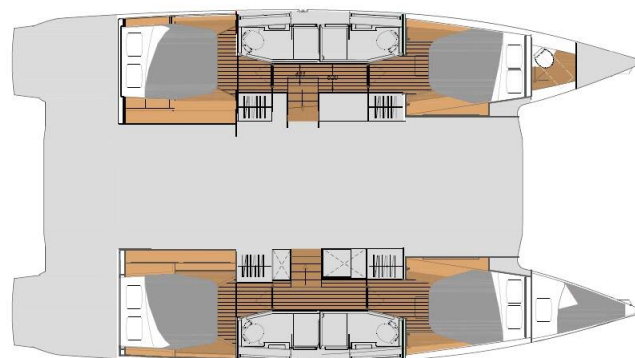

FONTAINE PAJOT ELBA 45

Summer Flow (2023)

Catamaran **Fountaine Pajot Elba 45 Summer Flow**, built in **2023** is anchored in the **Trogir, Yachtclub Seget (Marina Baotić), Split region, Croatia**. It has **4 + 1 cabins**, can accommodate **8 + 2 + 1 people** and has **4 + 1 toilets**. Bed linen and kitchen equipment are included in the price.

Summer Flow

Production year

2023

Length

44 ft

Cabins

4 + 1

Berths