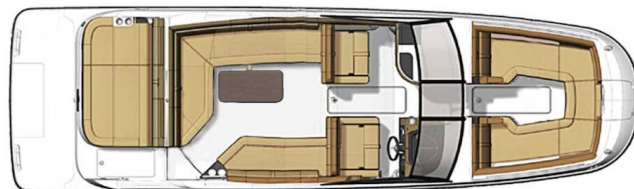

# SEA RAY SDX 270

Pepperoni (2022)

Motor boat **Sea Ray SDX 270 Pepperoni**, built in **2022** is anchored in the **Tribunj, Šibenik region, Croatia**. It has **0 cabins**, can accommodate **0 people** and has **1 toilets**. Bed linen and kitchen equipment are included in the price.