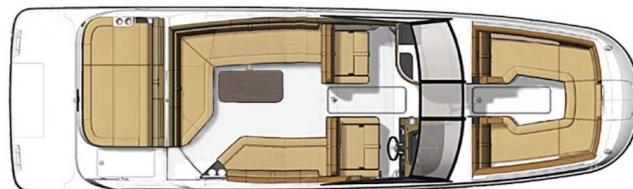

SEA RAY SDX 270

Happy Hours (2019)

Motor boat **Sea Ray SDX 270 Happy Hours**, built in **2019** is anchored in the **Tribunj, Šibenik region, Croatia**. It has **0 cabins**, can accommodate **0 people** and has **1 toilets**. Bed linen and kitchen equipment are included in the price.