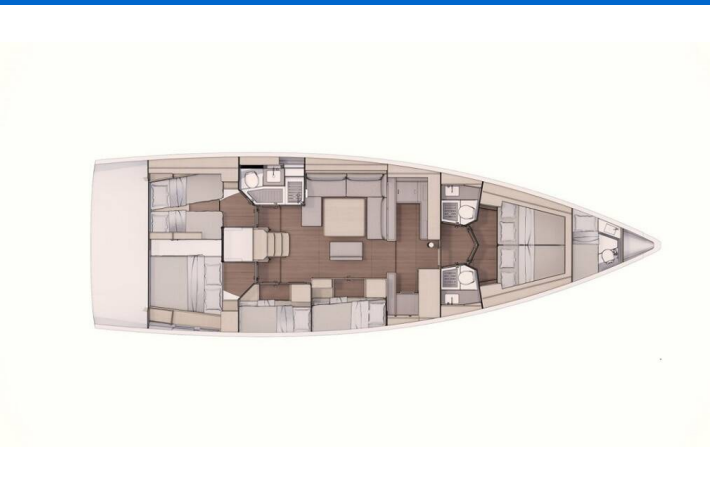

DUFOUR 530

Agnese (2023)

Sailing yacht Dufour 530 Agnese, built in 2023 is anchored in the Marina di Scarlino - Follonica, Tuscany, Italy. It has 6 + 1 cabins, can accommodate 12 + 2 + 1 people and has 3 + 1 toilets. Bed linen and kitchen equipment are included in the price.

Agnese

Production year

2023

Length

54 ft

Cabins

6 + 1

Berths